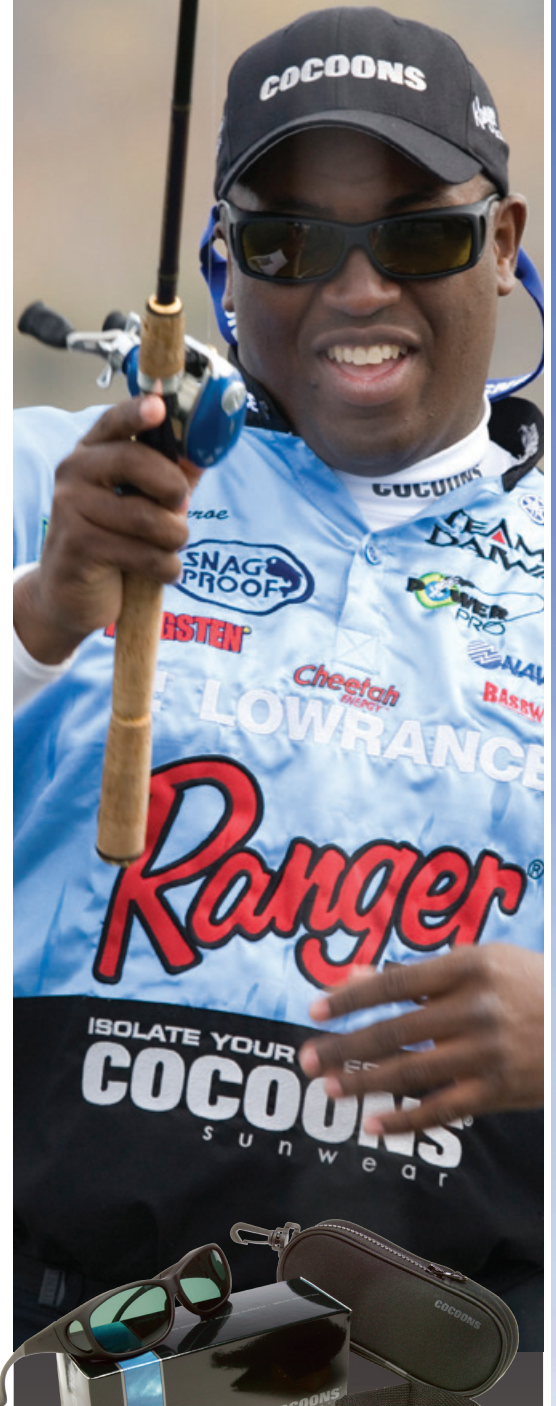

* Black frames are also available with a choice of Blue Mirror, Green Mirror or Gray/Amber Photochromic lenses.

MX STYLE LINE

Fits over frames up to 5 1/2" w x 1 1/2" h (142 mm x 39 mm)

MED-X-LARGE

	GRAY	AMBER	COPPER	YELLOW
IVY	C701G	C701A	C701C	C701Y
BLACK	C702G	C702A	C702C	C702Y
SAND	C705G	C705A	C705C	C705Y
TORTOISE	C707G	C707A	C707C	C707Y
SLATE	C708G	C708A	C708C	C708Y
BURGUNDY	C709G	C709A	C709C	C709Y
INK	C7014G	C7014A	C7014C	C7014Y

* Black frames are also available with a choice of Blue Mirror, Green Mirror or Gray/Amber Photochromic lenses.

L PILOT

Fits over frames up to 5 7/16" w x 1 7/8" h (138 mm x 48 mm)

LARGE

	GRAY	AMBER	COPPER	YELLOW
IVY	C301G	C301A	C301C	C301Y
BLACK	C302G	C302A	C302C	C302Y
SAND	C305G	C305A	C305C	C305Y
TORTOISE	C307G	C307A	C307C	C307Y
SLATE	C308G	C308A	C308C	C308Y
BURGUNDY	C309G	C309A	C309C	C309Y
INK	C3014G	C3014A	C3014C	C3014Y

* Black frames are also available with a choice of Blue Mirror, Green Mirror or Gray/Amber Photochromic lenses.

XL AVIATOR

Fits over frames up to 5 1/2" w x 2" h (140 mm x 51 mm)

X-LARGE

	GRAY	AMBER	COPPER	YELLOW
IVY	C201G	C201A	C201C	C201Y
BLACK	C202G	C202A	C202C	C202Y
SAND	C205G	C205A	C205C	C205Y
TORTOISE	C207G	C207A	C207C	C207Y
SLATE	C208G	C208A	C208C	C208Y
BURGUNDY	C209G	C209A	C209C	C209Y
INK	C2014G	C2014A	C2014C	C2014Y

* Black frames are also available with a choice of Blue Mirror, Green Mirror or Gray/Amber Photochromic lenses.

ISOLATE YOUR EYES
COCOONS

COCOONS ACCESSORIES
Neoprene Case and DuraCloth